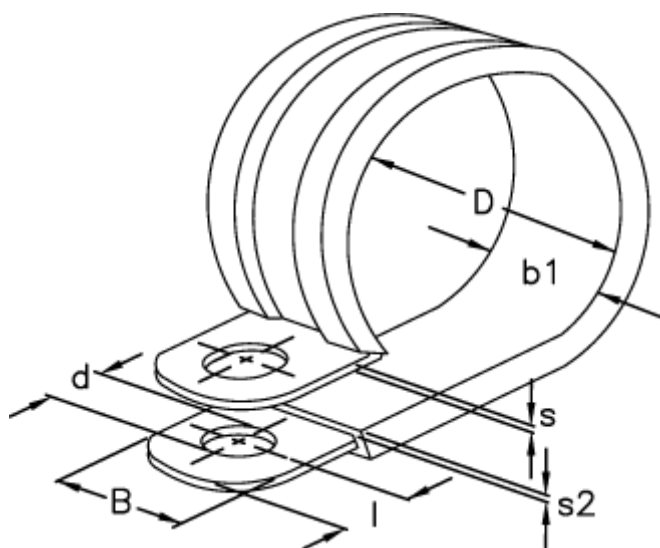

Article number: 029457112045

Description: Norma pipe retaining clip  
RLGU 1. 45/12 W1

## Measures

---

b1	= 15.0
d	= 6.4
Diameter D	= 45
l	= 6
s	= 0.8
s2	= 1.2
Width B	= 12